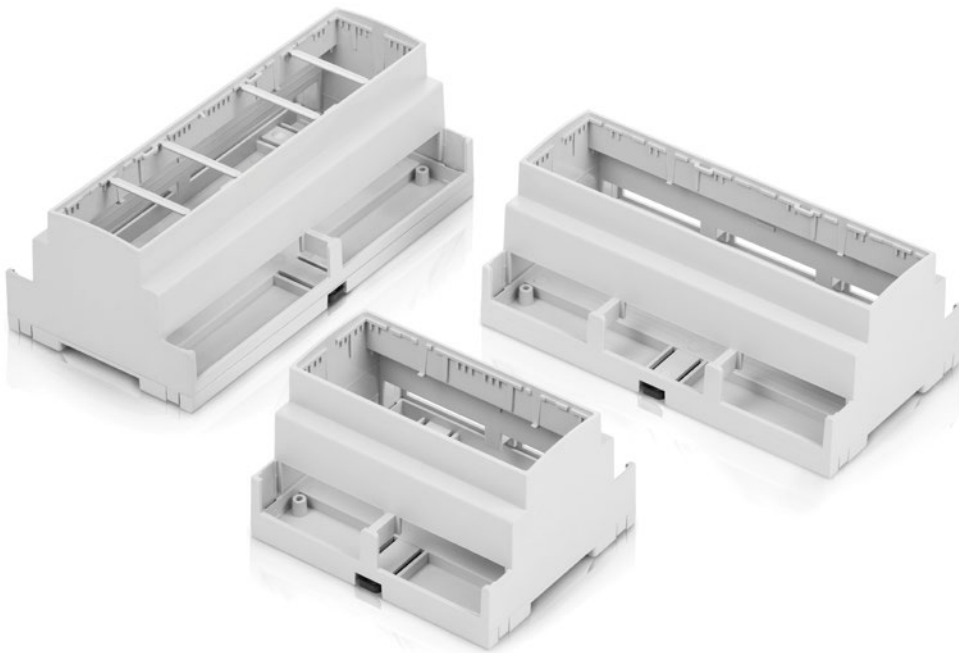

# DIN-R SERIES MODULAR ENCLOSURES FOR DIN MOUNTING

The new selection of enclosures for DIN rails, based on the state-of-the-art design of the removable masking frames, facilitating adjustments to the miscellaneous specifications applied inside the electronics.