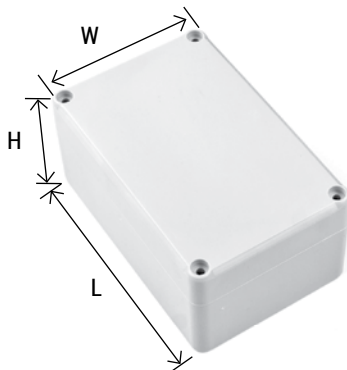

- PS – polystyrene material
- ABS – flammable ABS material
- ABS V0 – self-extinguishing ABS material
- PC – polycarbonate material
- W – ventilated enclosure
- H – enclosure with seal
- S – enclosure hermetically sealed with cast gasket

- U – enclosure with mounting ears
- TM – brass sleeve packing
- A,B,C – versions of the enclosure
- () – the dimensions in parentheses are inclusive of the mounting flanges

LEGEND

- bright white, RAL 9003 - RAL 9016
- light grey, RAL 7035

- black, RAL 9005
- transparent, clear

On request, we can produce enclosures in other material and colour from the RAL palette in the amount of min. 500-1000 pieces, depending on the enclosure dimensions.