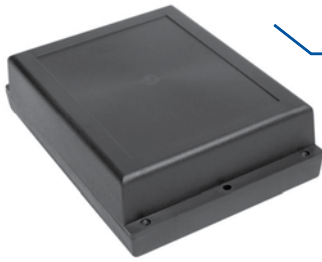

# HERMETIC ENCLOSURES

Hermetic enclosures with gaskets are one of the most rapidly evolving product categories. Available in versions with or without gaskets, with brass sleeves and in various colours: light grey, transparent, and with transparent top and light grey bottom. We make those enclosures of polystyrene or ABS. Most of the products are IP65 certified, as well as IK07 and IK09 certified. This series of enclosures is ideal for use in damp environments.