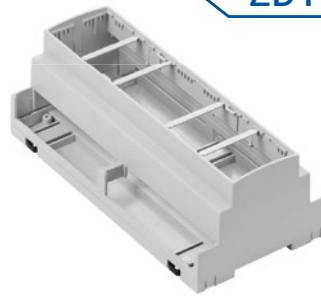

ZD1010J

MATERIAL:
ABS V0
WITH FILTER

NEW

H	W	L [mm]:
65,3	89,8	177,8

AVAILABLE COLOUR:

MODULAR DIN RAIL ENCLOSURES

Modular DIN rail enclosures - suitable for DIN rail mounting. They are available in light grey and black. The products are made of the following materials: polystyrene, ABS, and ABS V0 (self-extinguishing).