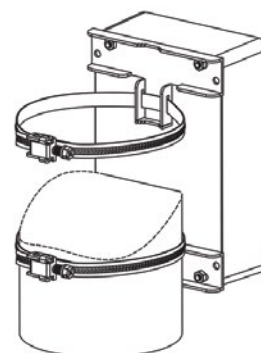

Set for mounting enclosures on columns

Set contains: fixing clips, nuts, screws and depending on index ZPM rail. Set enables mounting enclosures on columns.