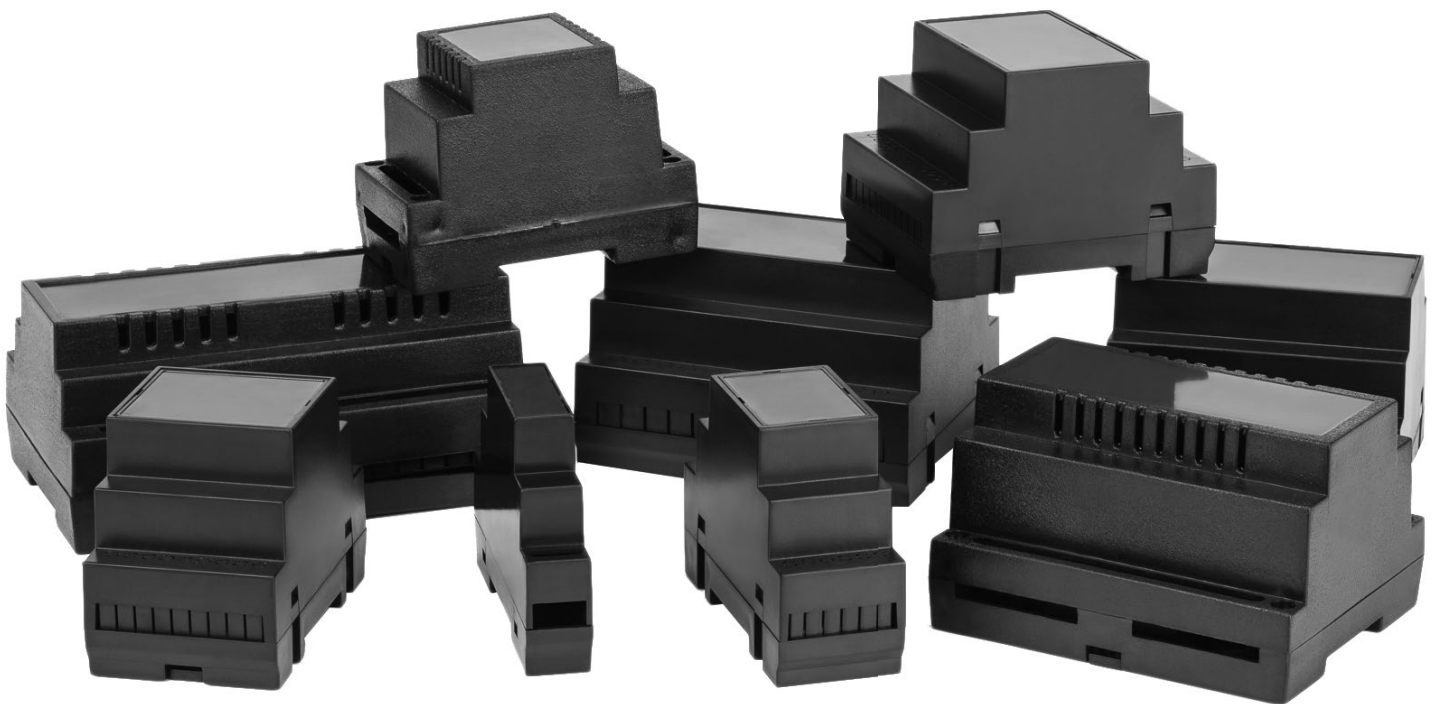

# PROFESSIONAL

KradeX

Professional is a line of products made of ABS. The selection of high quality materials guarantees a superior class of products.

The solution for more demanding and big-budget project.