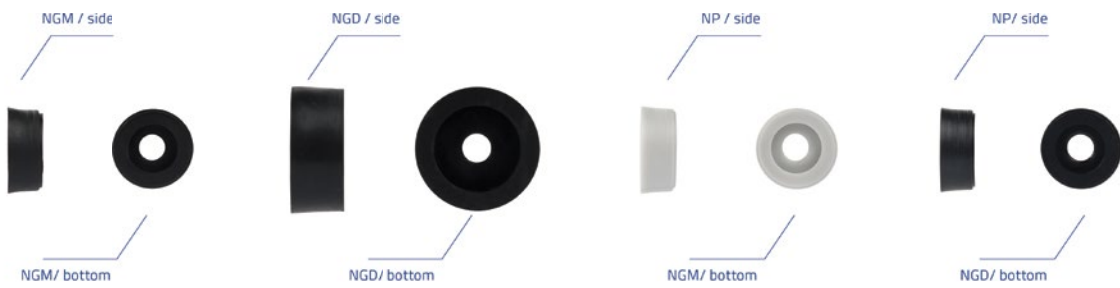

Jig foot

Types of jig feet available: rubber, small, rubber, large, plastic.