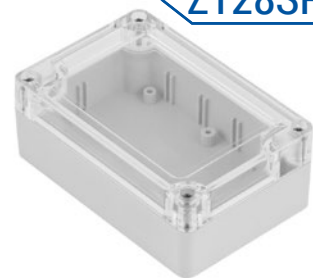

Z128SP TM

MATERIAL:
ABS-PC AND PC WITH
CAST GASKET

H	W	L [mm]:
40	70	105

AVAILABLE COLOUR:

NEW