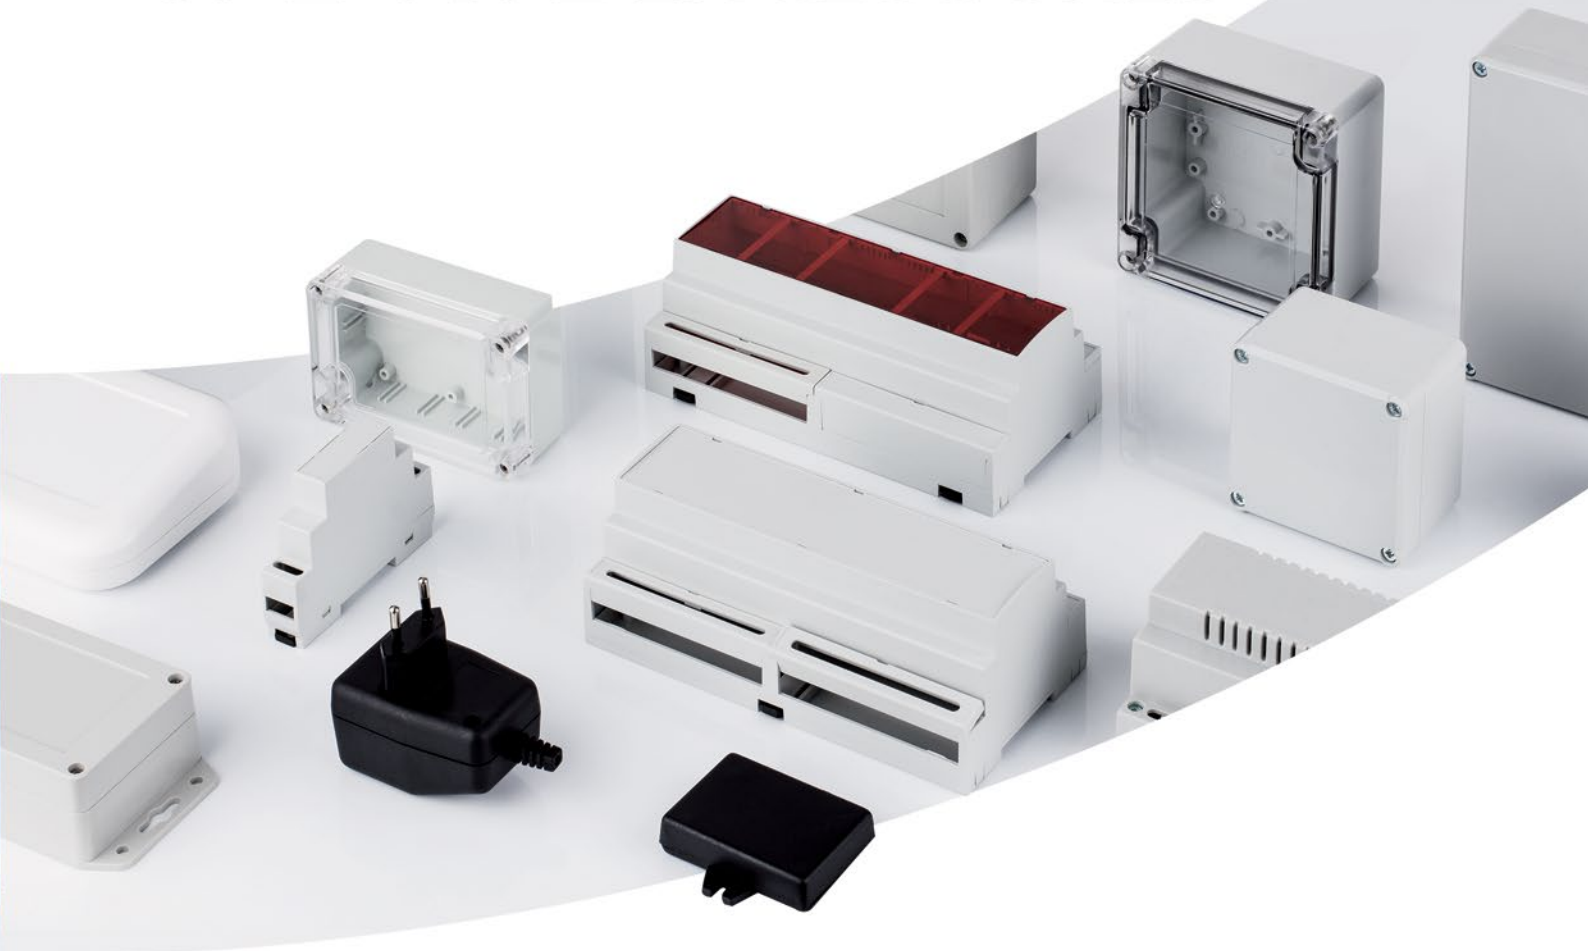

FULL CATALOGUE OF Z-TYPE ENCLOSURES