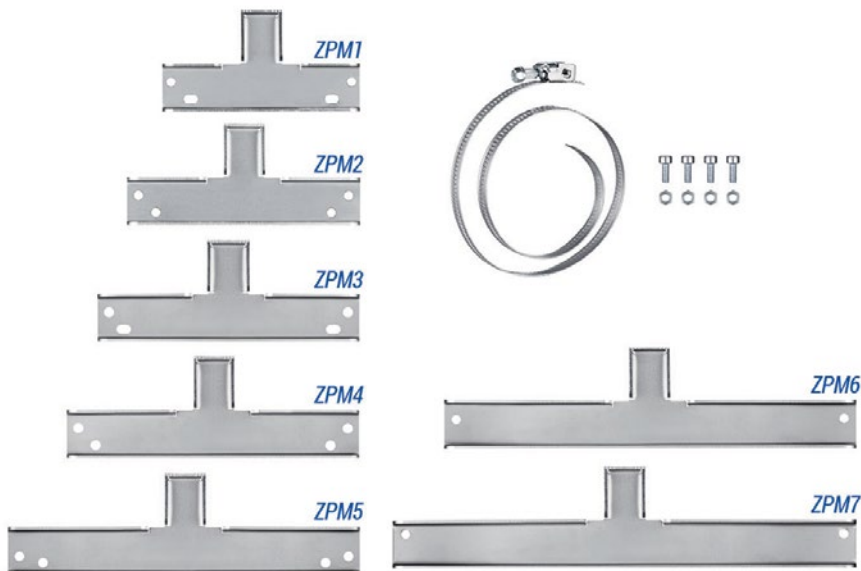

Set for mounting ZP series enclosures on columns