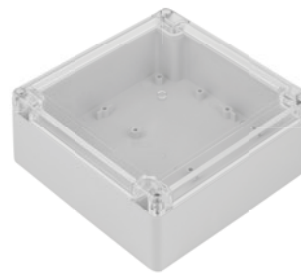

ZP150.150.60JP TM

NEW

MATERIAL:
ABS-PC AND PC
WITH SEAL

H	W	L [mm]:
60	149,9	149,9

AVAILABLE COLOUR: